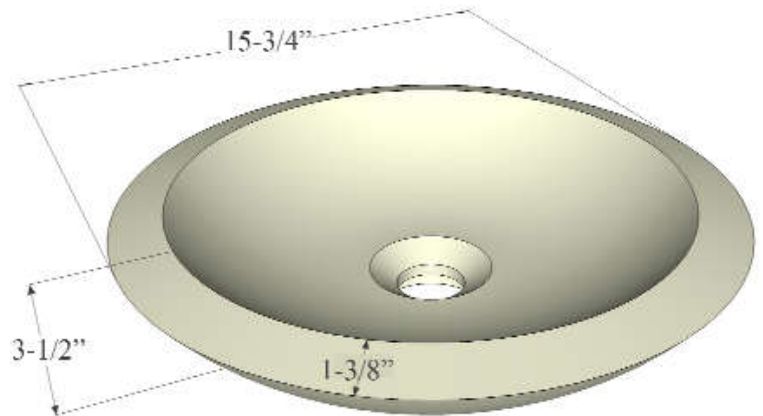

LUTARI ABOVE COUNTER VESSEL

Cat. No
7-474 & 7-474M

Teak

Top Basin Diameter: 15-3/4"
Bottom Basin Diameter: 8"
Above Counter Height: 3-1/2"

Mahogany

Basin interior diameter: 13-1/4"
Basin depth: 2"

Features:

- ▶ Made of natural wood
- ▶ Available in teak or mahogany
- ▶ No overflow
- ▶ 1-3/8" Rim
- ▶ Use with grid drain **5601** or Umbrella drain **UD701**

Due to the handmade nature of the products, there will be some variation in sizes, hammering and finish.